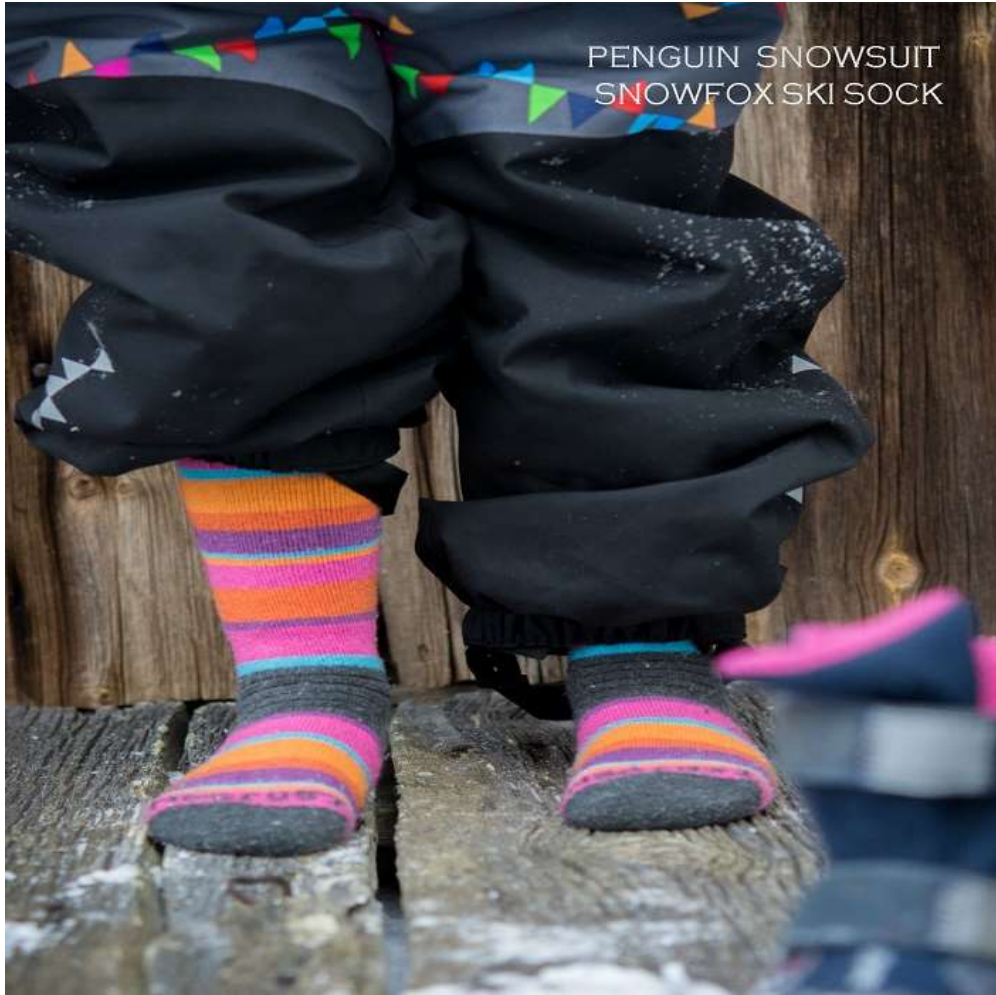

BABY & TODDLER

TODDLER PADDED JUMPSUIT  
EAGLET KNITTED CAP

LYNX MICROFLEECEJUMPSUIT  
ISBJÖRN KNITTED CAP

FROST LIGHT WEIGHT JUMPSUIT  
EAGLET KNITTED CAP

TODDLER PADDED JUMPSUIT  
HAWK KNITTED CAP  
KIDS WINTER GLOVE

KIDS

HALFPIPE SNOWSUIT  
HAWK KNITTED CAP

PENGUIN SNOWSUIT  
SQUIRREL CAP

HALFPIPE SNOWSUIT  
HAWK KNITTED CAP  
KIDS WINTER GLOVE

FROST LIGHT WEIGHT JACKET  
HAWK KNITTED CAP

PENGUIN SNOWSUIT  
SNOWFOX SKI SOCK

HALF PIPE SNOWSUIT  
ISBJÖRN BEANIE

TEENS

OFFPIST SKI JACKET  
OFFPIST SKI PANT  
EXPEDITION HARDSHELL PANT

EXPEDITION HARDSHELL JACKET  
EXPEDITION HARDSHELL PANT

EXPEDITION HARDSHELL JACKET  
EXPEDITION HARDSHELL PANT  
BACKFLIP SKI GLOVE